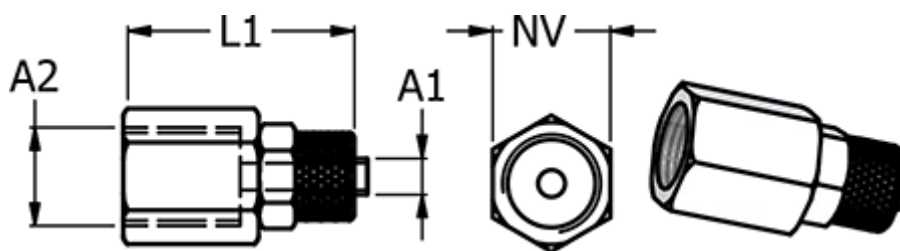

Data Sheet

Article number: 5861153812

Description: Push-on fitting 11.538-12, metal Ø12/10-G 3/8"
Straight connector internal thread

Measures

Hose diameter A1 = 12/10

L1 =

NV = 20

Thread A2 =